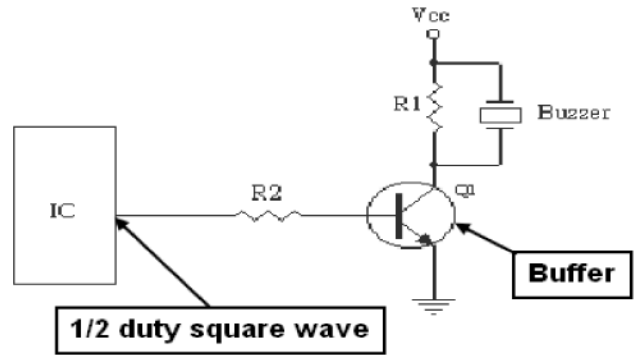

## Suggestion Exterior circuit:

Model Number	HPE -120
Operating Voltage(Vp-p)	30 max
Rated Voltage(Vp-p)	12
MiniSound Output at20cm(dB)	80
Resonant Frequency(Hz)	6500±500
Operating Temperature(°C)	-20~+70
Storage Temperature(°C)	-30~+80
Tone	Continuous
Material	ABS