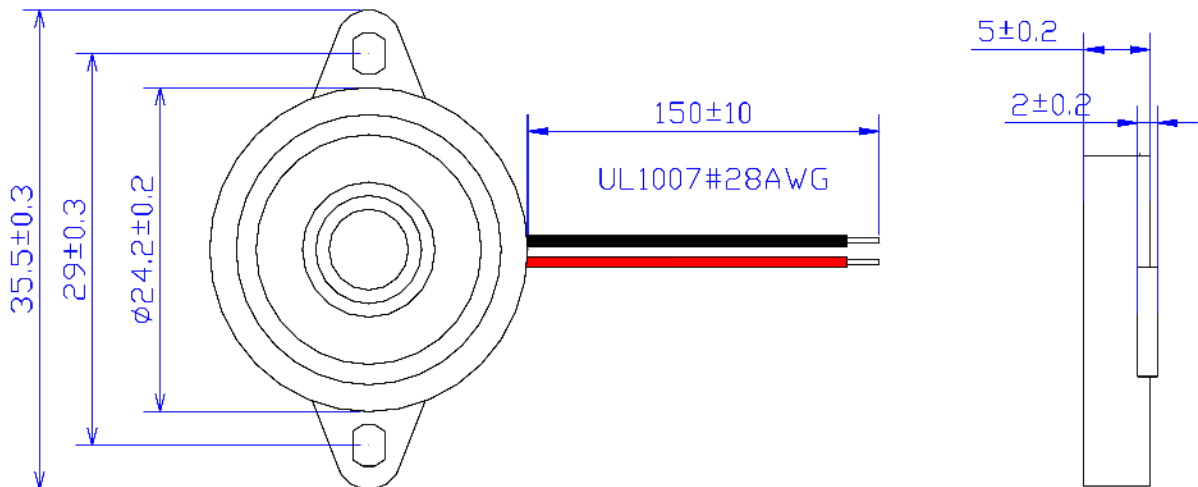

## Suggestion Exterior circuit:

Model Number	HPE -120
Operating Voltage(Vp-p)	30 max
Rated Voltage(Vp-p)	12
MiniSound Output at20cm(dB)	80
Resonant Frequency(Hz)	6500±500
Operating Temperature(°C)	-20~+70
Storage Temperature(°C)	-30~+80
Tone	Continuous
Material	ABS

## Dimension

Tolerance:±0.5 Unit:mm