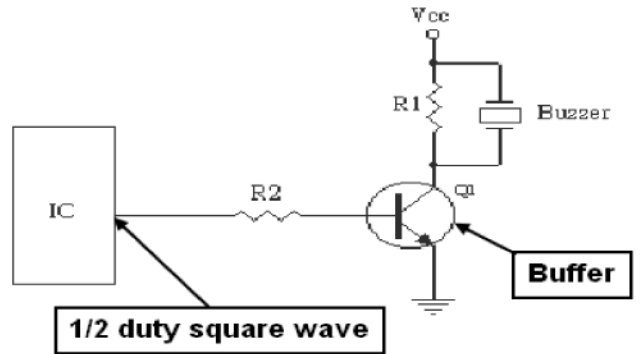

HPE-127

Suggestion Exterior circuit:

Model Number	HPE -127
Operating Voltage(Vp-p)	40 max
Rated Voltage(Vp-p)	12
MiniSound Output at10cm(dB)	85
Resonant Frequency(Hz)	4000±500
Operating Temperature(°C)	-20~+70
Storage Temperature(°C)	-30~+80
Tone	Continuous
Material	ABS

Dimension