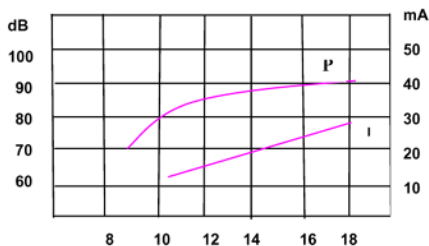

HPE-352T

Model Number	HPE-352T1	HPE-352T2	HPE-352T3	HPE-352T4	HPE-352T5
Rated Voltage(VDC)	12	12	12	12	12
Operating Voltage(VDC)	6-28	6-28	6-28	6-28	6-28
Max Rated Current (mA)	20	20	20	20	20
Mini Sound Output at60cm(dB)	80	80	80	80	80
Resonant Frequency(Hz)	2900±500	2900±500	2900±500	2900±500	2900±500
Operating Temperature(°C)	-20~+70	-20~+70	-20~+70	-20~+70	-20~+70
Storage Temperature(°C)	-30~+80	-30~+80	-30~+80	-30~+80	-30~+80
Tone	Continuous	Fast Pulse	Slow Pulse	Continuous Fast Pulse	Fast Pulse Slow Pulse
Material	ABS				