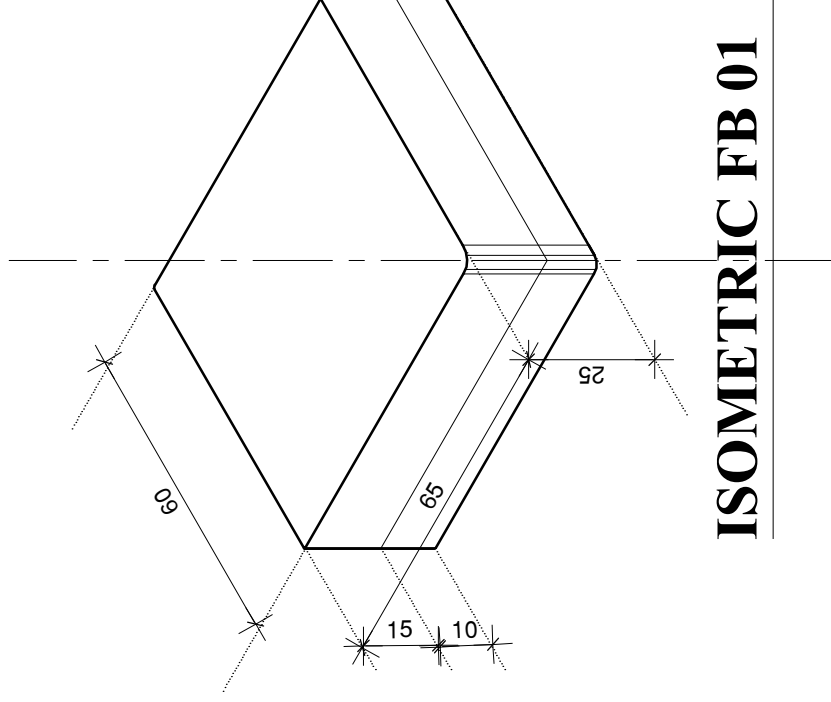

FB01 MULTIPURPOSE BOX

ISOMETRIC FB 01

Detail:

- Dimension 60x65x25 mm.
- Internal dimension 55x61x22 mm.
- 2 points to hold screw.
- It is able to support 2.25 inch of speaker.
- It is fit with burglar alarm circuit.
- Available black and gray color.