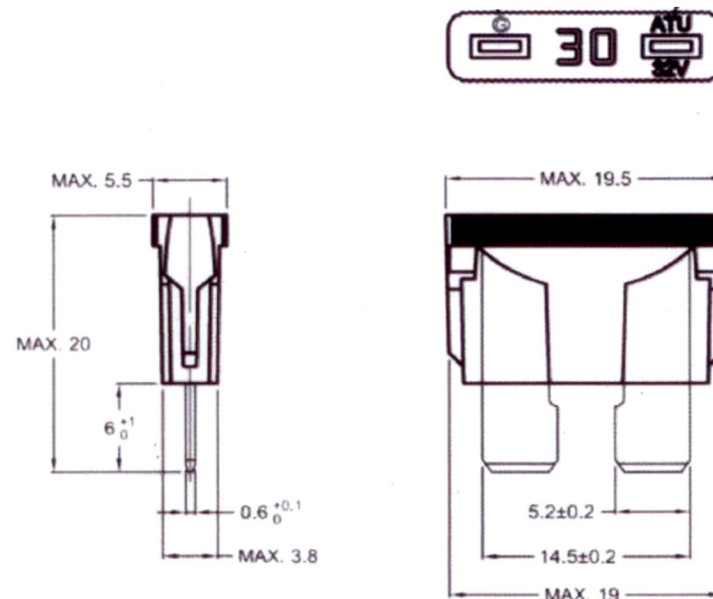

Rated Current (A)	Body Color	Rated Voltage	Voltage Drop
1	Black	32V	250mV
2	Gray		225mV
3	Violet		200mV
4	Pink		
5	Tan		175mV
7.5	Brown		150mV
10	Red		140mV
15	Light Blue		125mV
20	Yellow		
25	Natural (White)		120mV
30	Green		
35	Purple		
40	Orange		

According to ISO 8820 Standard Specifications
Electrical Characteristics

% of Rated Current	Operating Time
110%	> 100 h
135%	0.75 ~1800 s
200%	0.15~5 s
350%	0.04~0.5 s
600%	0.02~0.2 s

UNLESS OTHERWISE SPECIFIED DIMENSIONS ARE IN MM TOLERANCE DECIMALS ANGULAR X ± 0.5 ± 2' XX ± 0.25 DO NOT SCALE DRAWING		CUSTOMER NO.	TITLE Blade-Type Fuse
		DRAWN BY JANE	
APPROVED BY 鄭文和	PART NO. ATU Series		
P/N	DATE 2009.06.29	DRAWING NO. BA04050800	
REV B	SCALE		