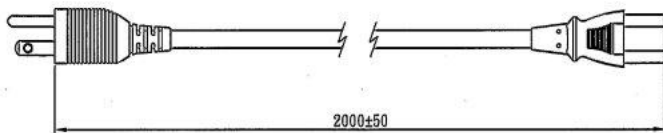

MARKING:

MARKING:

WIRING COLOR:

E: Green
N: White
L: Black

LENDED ON CORD: (607-14B)

(UL) E315187 SVT 60°C 3X18AWG(0.824mm²) 300V VW-1 I-SHENG
CSA LL81924 TYPE SVT 60°C 3X0.824mm² (18AWG) 300V VW-1

No	BOM ITEM	Q'TY	P/N
1	ø4.75 BRASS TUBE	1 pcs	BP47500
2	KWC-50T BLADE	2 pcs	BBN50T02
3	305 INNER BODY	1 pcs	MI305D00
4	305 OUT COVER	1 pcs	MI305U00
5	PVC 35P (SA96, SP-305B)	24 g	RPP03012
6	KPR-14 TERMINAL	3 pcs	BBB14000
7	IS-14 INNER BODY	1 set	MI014000
8	PVC 45P (SA87, IS-14)	22 g	RPP04512
9	PE TIE (BLACK, 6 inch)	1 pcs	KBB10006

CABLE	SVT 18AWGx3C 60°C DENT PRINT CT-12 (BLACK)					
PLUG	SP-305B + IS-14	LENGTH	2000	UNIT	mm	
CABLE	NAME	Connexions(UK)Pic	N/W	0.170615	UNIT	kg
	P/N	ML-9029-SI	SG DWG	SR-000852-6	VER.	A
IS SHENG	I-SHENG MANUFACTURING (SONG GANG) FACTORY 松崗鎡勝製品廠			Design. by	潘建森 3/29/12	
				Review. by	朱瑞玲 3/29/12	
				Approval. by	潘建森 3/29/12	
V5B VS334B 12 200 00						