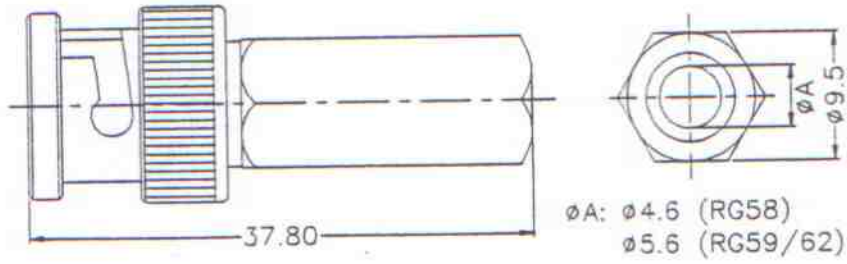

» BNC TWIST-ON Plug

Order Number

RG/U Cable	P/No.	Inner Insulator Material	Contact Plated
RG58	3605-000A	PP or PP-V0	Gold
RG59	3605-000B	* The combination of PP Insulator and Gold plated contact is standard. The other combinations are also available.	