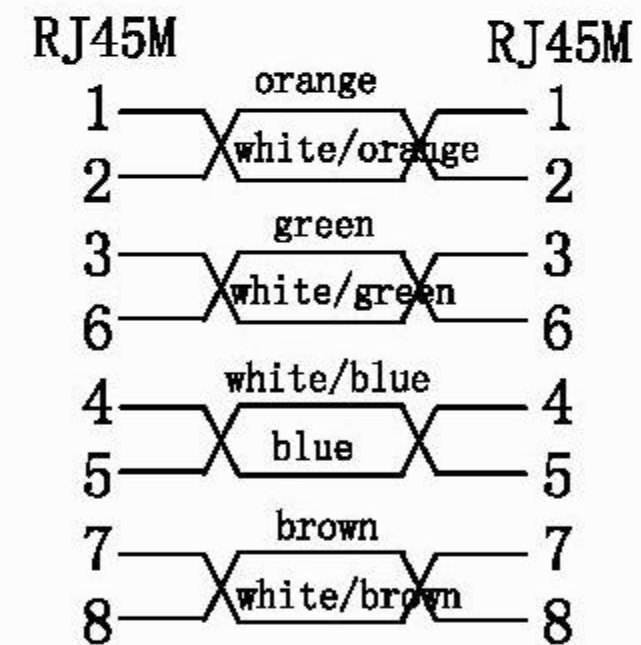

wiring diagram:

LIST

NO	PART NO	NAME	DESCRIPTION	UNIT	QTY
①	770-171	CABLE	UTP/CAT.5e cable 24AWG BEIJI Jacket, OD:5.5 L=2000MM (REMARK:CABLE CATTING L=2000MM) ROHS. UL & ETL certified	PCS	1
②		CONNECTOR	RJ45M 8P8C Plug gold plating ROHS.	PCS	2
③		INSIDE-MOLD	LD PE ROHS	G	5
④		OVERMOLD	70P BEIJI PVC OVERMOLD ROHS	G	10

TOOLING LIST:RJ45M:A-115 B-1172

TESTING PARAMETER :INSULATION RESISTANCE:5MΩ CONTACT RESISTANCE:5Ω

REMARK :

CUSTOMER CHECKED
(SIGNATURE)

date:

	SCALE:	UNIT:	VERSION:	DRAWING:	LINDA
	NO.	MM.	A/O	CHECKED BY ENGINEER:	
	CUSTOMER:	NAME:		APPROVED BY MANAGER:	
	GJ-000	RJ45M/M		APPROVED BY SALES:	
DRAWING NO:	DATE:				
DJSAL0800611001	09/08/10				