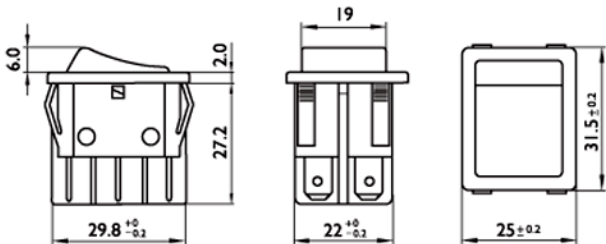

B4 SERIES ROCKER SWITCH

Termination