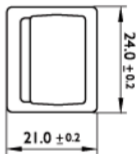

A4 SERIES ROCKER SWITCH

Cut out

Z

Termination