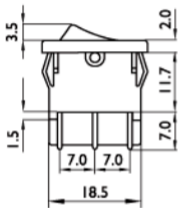

A4 SERIES ROCKER SWITCH

Cut out

Z

Termination