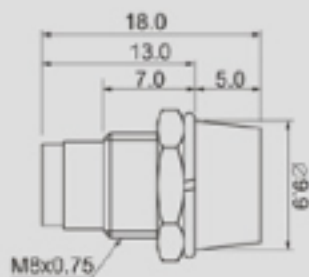

R9-4815

±0.2 0.5~4.0mm

-20°C ~ +80°C

CUT-OUT

FEATURES:

- Material:
Body: chromium plated brass.
Base: rubber.
- Fits \varnothing 5mm LED.