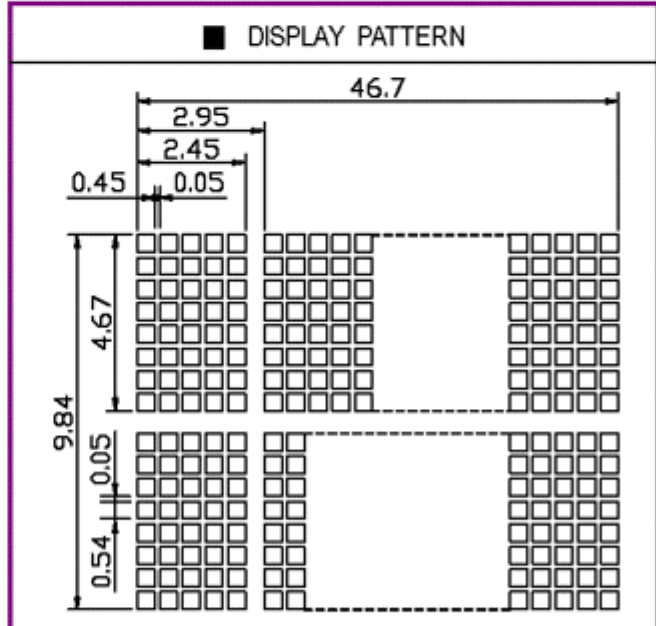

MC1602X SERIES (16 CH * 2 L)

EVER-CATCHER GROUP
WE CATCH THE BEST TECH. FOREVER

EVERBOUQUET/WAYTON

EXTERNAL DIMENSION

UNIT: mm

THICKNESS	A	B	C	UNIT
NO B.L	2.1	0.4	4.0	mm
LED B.L	3.1	0.4	5.0	mm

PIN CONNECTIONS

PIN NO	1	2	3	4	5	6
SYMBOL	LED (-)	V _{SS}	V _{DD}	V _o	RS	R/W
PIN NO	7	8	9	10	11	12
SYMBOL	E	DB0	DB1	DB2	DB3	DB4
PIN NO	14	15				
SYMBOL	DB6	DB7				

DISPLAY DATA ADDRESS CHARTS

Character	1	2	3	4	5	6	7	8	9	10	11	12	13	14	15	16
Line 1	00	01	02	03	04	05	06	07	08	09	0A	0B	0C	0D	0E	0F
Line 2	40	41	42	43	44	45	46	47	48	49	4A	4B	4C	4D	4E	4F