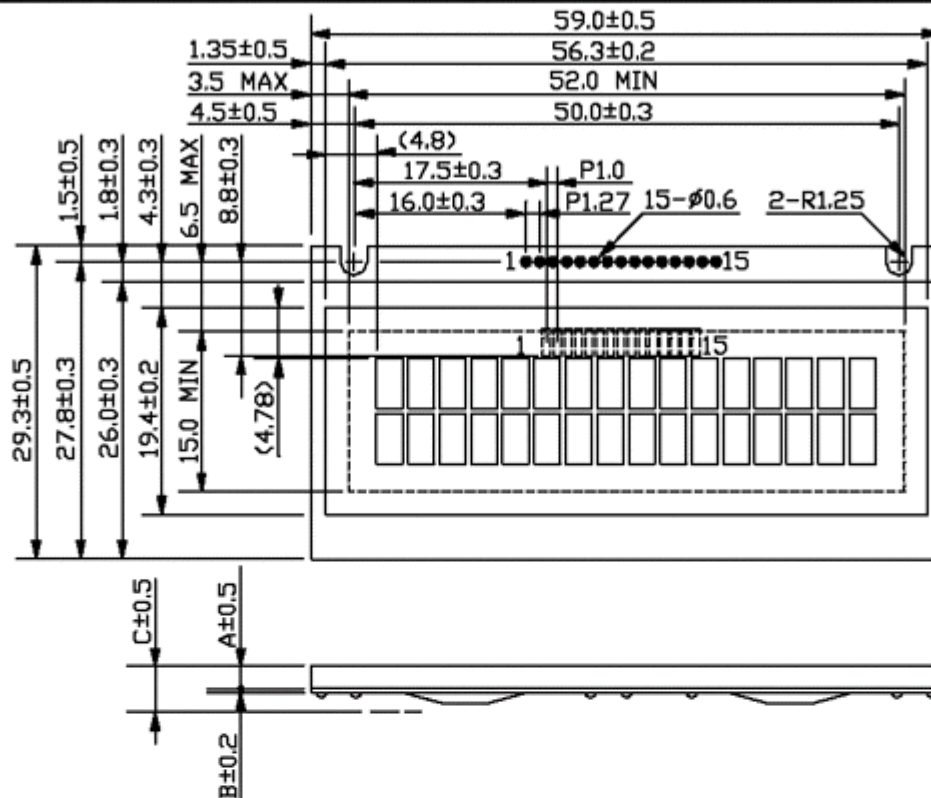

MC1602X SERIES (16 CH * 2 L)

EVER-CATCHER GROUP
WE CATCH THE BEST TECH. FOREVER

EVERBOUQUET/WAYTON

EXTERNAL DIMENSION

UNIT: mm

THICKNESS	A	B	C	UNIT
NO B.L	2.1	0.4	4.0	mm
LED B.L	3.1	0.4	5.0	mm

PIN CONNECTIONS

PIN NO	1	2	3	4	5	6
SYMBOL	LED (-)	V _{SS}	V _{DD}	V _o	RS	R/W
PIN NO	7	8	9	10	11	12
SYMBOL	E	DB0	DB1	DB2	DB3	DB4
PIN NO	14	15				
SYMBOL	DB6	DB7				

DISPLAY DATA ADDRESS CHARTS

Character	1	2	3	4	5	6	7	8	9	10	11	12	13	14	15	16
Line 1	00	01	02	03	04	05	06	07	08	09	0A	0B	0C	0D	0E	0F
Line 2	40	41	42	43	44	45	46	47	48	49	4A	4B	4C	4D	4E	4F