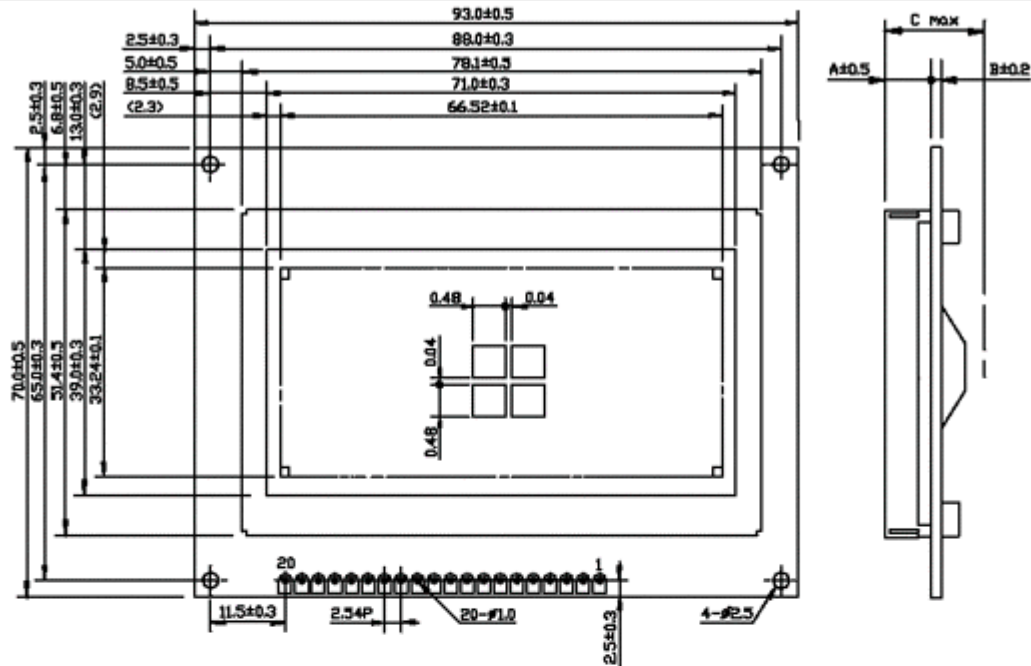

MG1206B SERIES (128 * 64 DOTS)

EVERBOUQUET/WAYTON

EXTERNAL DIMENSION

THICKNESS	A	B	C	UNIT
EL & NO B.L	5.0	1.2	10.0	mm
LED B.L	9.0	1.2	15.0	mm

UNIT:mm

PIN CONNECTIONS

PIN NO	1	2	3	4	5	6	7	8	9	10	11	12	13	14	15	16	17	18	19	20
SYMBOL	V _{SS}	V _{DD}	V _O	D/I	R/W	E	DB0	DB1	DB2	DB3	DB4	DB5	DB6	DB7	CS1	CS2	RST	V _{OUT}	A	K

BLOCK DIAGRAM