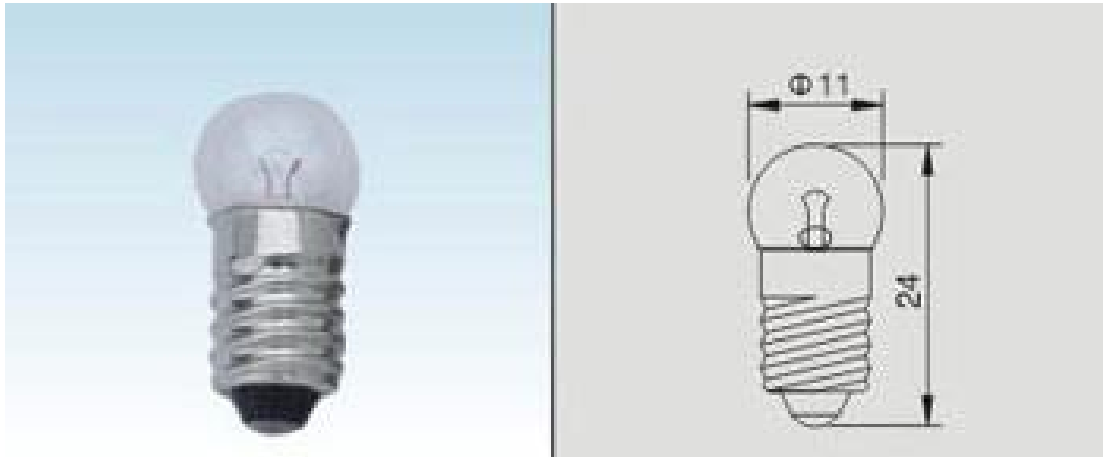

SPECIFICATION SHEET

CUSTOMER:JPR

At number: 865-017

mm

1.structure	Bulb Type	12v 150ma
	Bulb Diameter	11mm±0.01mm
	Length	24mm±0.2mm
	Base Type	E10
2.Design /test	Volt	12v
	AM	150±5%
	Filament	Vacuum
	Lumen	5LM
	Life hours	1000hours