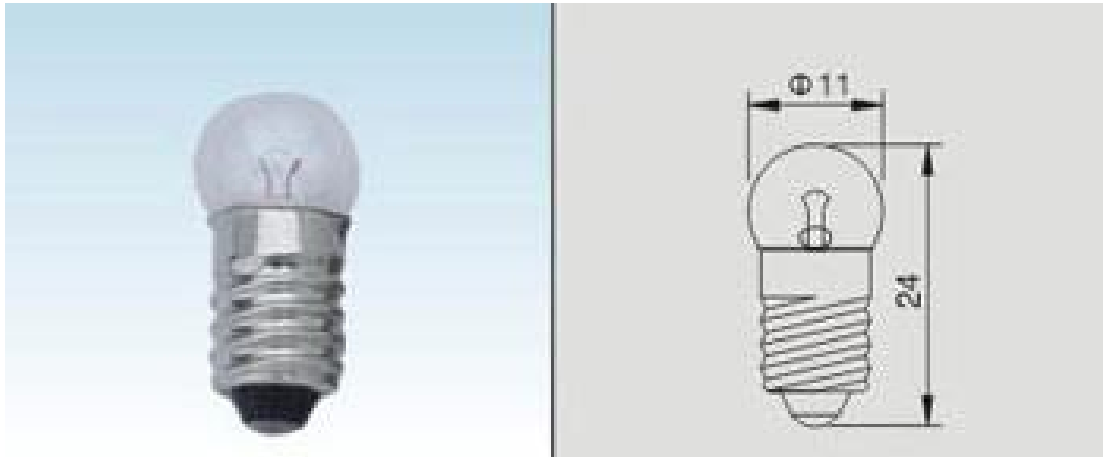

SPECIFICATION SHEET

CUSTOMER:JPR

At number: 865-018

mm

1.structure	Bulb Type	3.5v 200ma
	Bulb Diameter	11mm±0.01mm
	Length	24mm±0.2mm
	Base Type	E10
2.Design /test	Volt	3.5v
	AM	200±5%
	Filament	Vacuum
	Lumen	5LM
	Life hours	1000hours