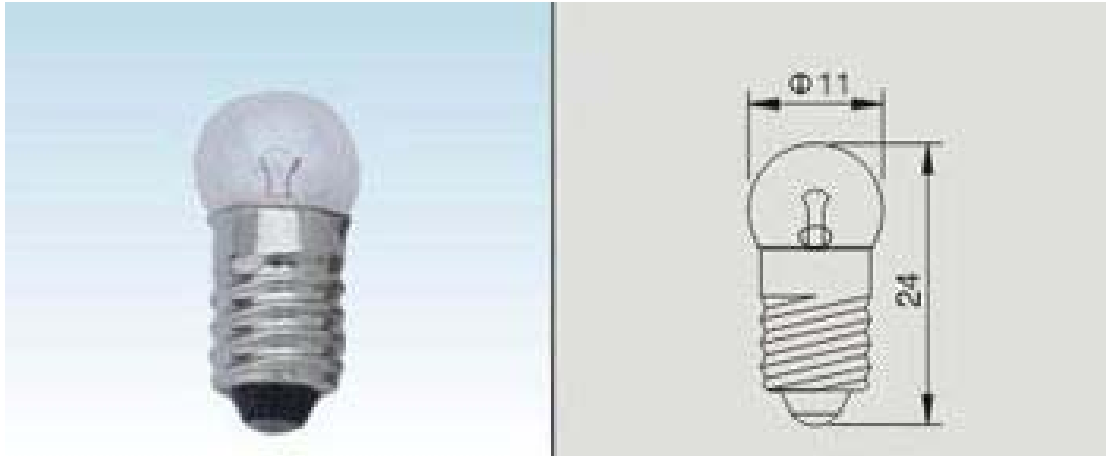

SPECIFICATION SHEET

CUSTOMER: JPR

At number: 865-040

mm

1.structure	Bulb Type	6.5v 300ma
	Bulb Diameter	11mm±0.01mm
	Length	24mm±0.2mm
	Base Type	E10
2.Design /test	Volt	1.5v
	AM	200±5%
	Filament	Vacuum
	Lumen	1.1LM
	Life hours	1000hours