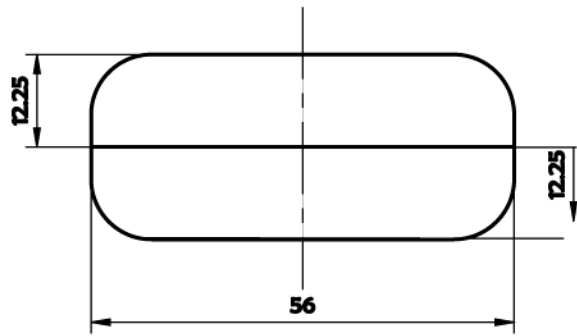

Order Code SB107

Wall thickness 1.5 mm

**B-B**