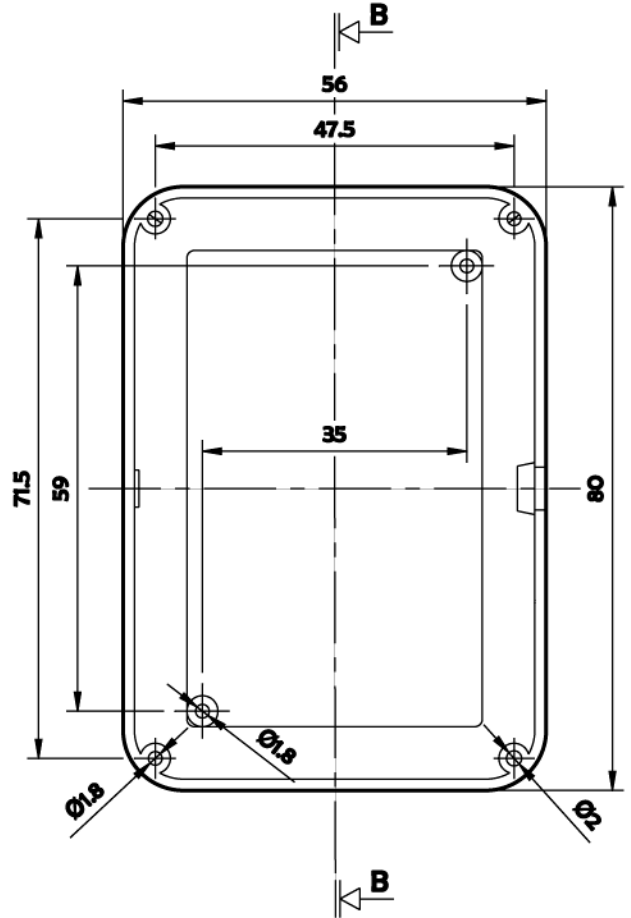

Order Code SB107

Wall thickness 1.5 mm

**B-B**