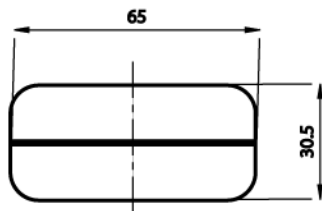

Order Code SB108

Wall thickness 1.5 mm