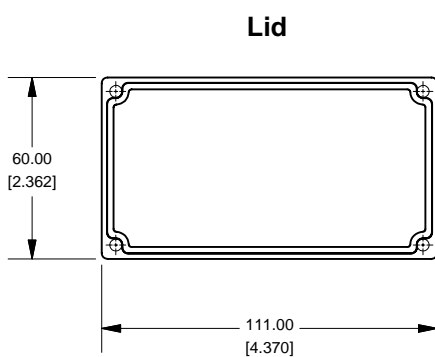

Top View of Assembly

**SECTION A-A
End View of Assembly**

**SECTION B-B
Side View of Assembly**

Lid

**Eddystone - Shallow Lid
(27134PSLA)**

PART DESCRIPTION	
Part Number:	27134PSLA
Material:	Diecast Aluminum Alloy
Screw Type:	M3.5 x 6 taptite screws (Includes 4) (Screws accept POZIDRIV No.2 screwdriver)