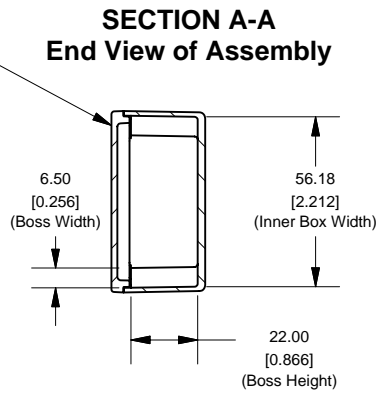

Top View of Assembly

**SECTION A-A
End View of Assembly**

**SECTION B-B
Side View of Assembly**

Lid

**Eddystone - Shallow Lid
(27134PSLA)**

PART DESCRIPTION	
Part Number:	27134PSLA
Material:	Diecast Aluminum Alloy
Screw Type:	M3.5 x 6 taptite screws (Includes 4) (Screws accept POZIDRIV No.2 screwdriver)