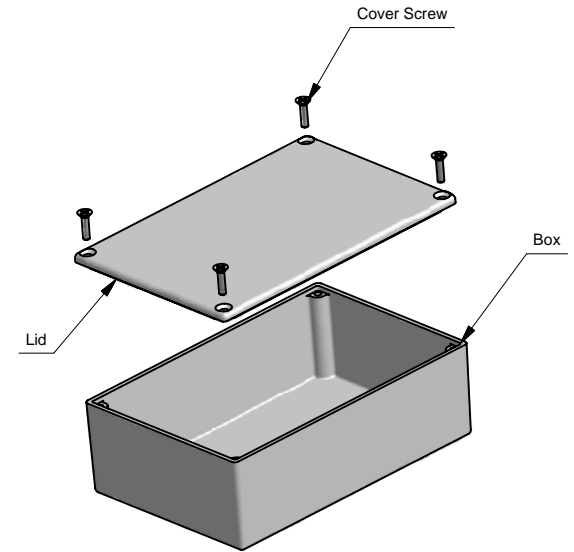

Top View of Assembly

**SECTION A-A
End View of Assembly**

**SECTION B-B
Side View of Assembly**

Lid

**Eddystone - Shallow Lid
(27134PSLA)**

PART DESCRIPTION	
Part Number:	27134PSLA
Material:	Diecast Aluminum Alloy
Screw Type:	M3.5 x 6 taptite screws (Includes 4) (Screws accept POZIDRIV No.2 screwdriver)