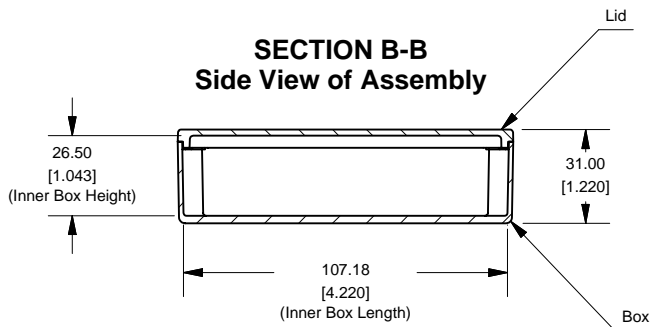

Top View of Assembly

**SECTION A-A
End View of Assembly**

**SECTION B-B
Side View of Assembly**

Lid

**Eddystone - Shallow Lid
(27134PSLA)**

PART DESCRIPTION	
Part Number:	27134PSLA
Material:	Diecast Aluminum Alloy
Screw Type:	M3.5 x 6 taptite screws (Includes 4) (Screws accept POZIDRIV No.2 screwdriver)