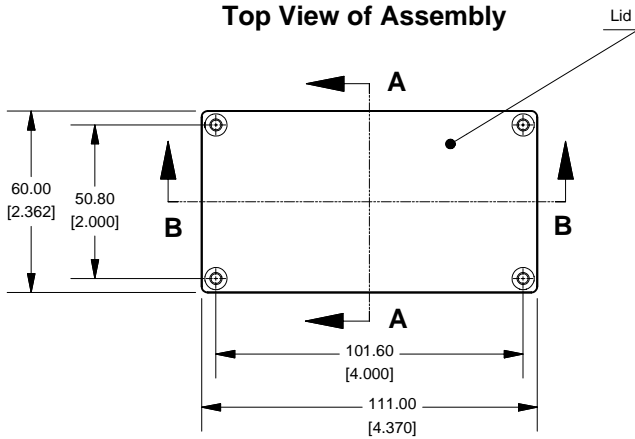

Top View of Assembly

**SECTION A-A
End View of Assembly**

**SECTION B-B
Side View of Assembly**

Lid

**Eddystone - Shallow Lid
(27134PSLA)**

PART DESCRIPTION	
Part Number:	27134PSLA
Material:	Diecast Aluminum Alloy
Screw Type:	M3.5 x 6 taptite screws (Includes 4) (Screws accept POZIDRIV No.2 screwdriver)