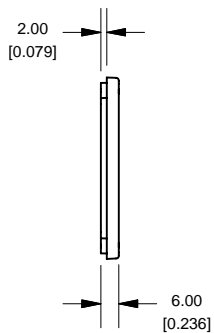

Top View of Assembly

**SECTION A-A
End View of Assembly**

**SECTION B-B
Side View of Assembly**

Lid

**Eddystone - Shallow Lid
(27134PSLA)**

PART DESCRIPTION	
Part Number:	27134PSLA
Material:	Diecast Aluminum Alloy
Screw Type:	M3.5 x 6 taptite screws (Includes 4) (Screws accept POZIDRIV No.2 screwdriver)